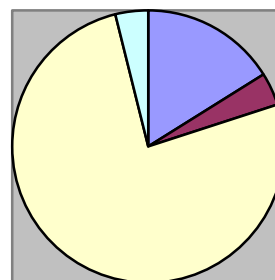

ENVIRONMENT & PLANNING DIRECTORATE

Building Control (4) Development Control (1)
Landscape & Countryside/Cleansing (19) Dial A Ride (1)