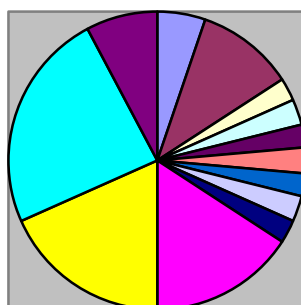

HOUSING, LEISURE & CUSTOMER SERVICES DIRECTORATE

Aids & Adaptions (2) Capital (4) Care & Repair (1)
Housing Options (1) Income (1) IT (1)
OSS (1) Leisure (1) Performance (1)
Warden's (6) Repairs (7) Sure Start (9)
Tenancy (3)

What did you compliment?

The majority of compliments related to Landscape & Countryside/Cleansing, Wardens, Surestart and Repairs